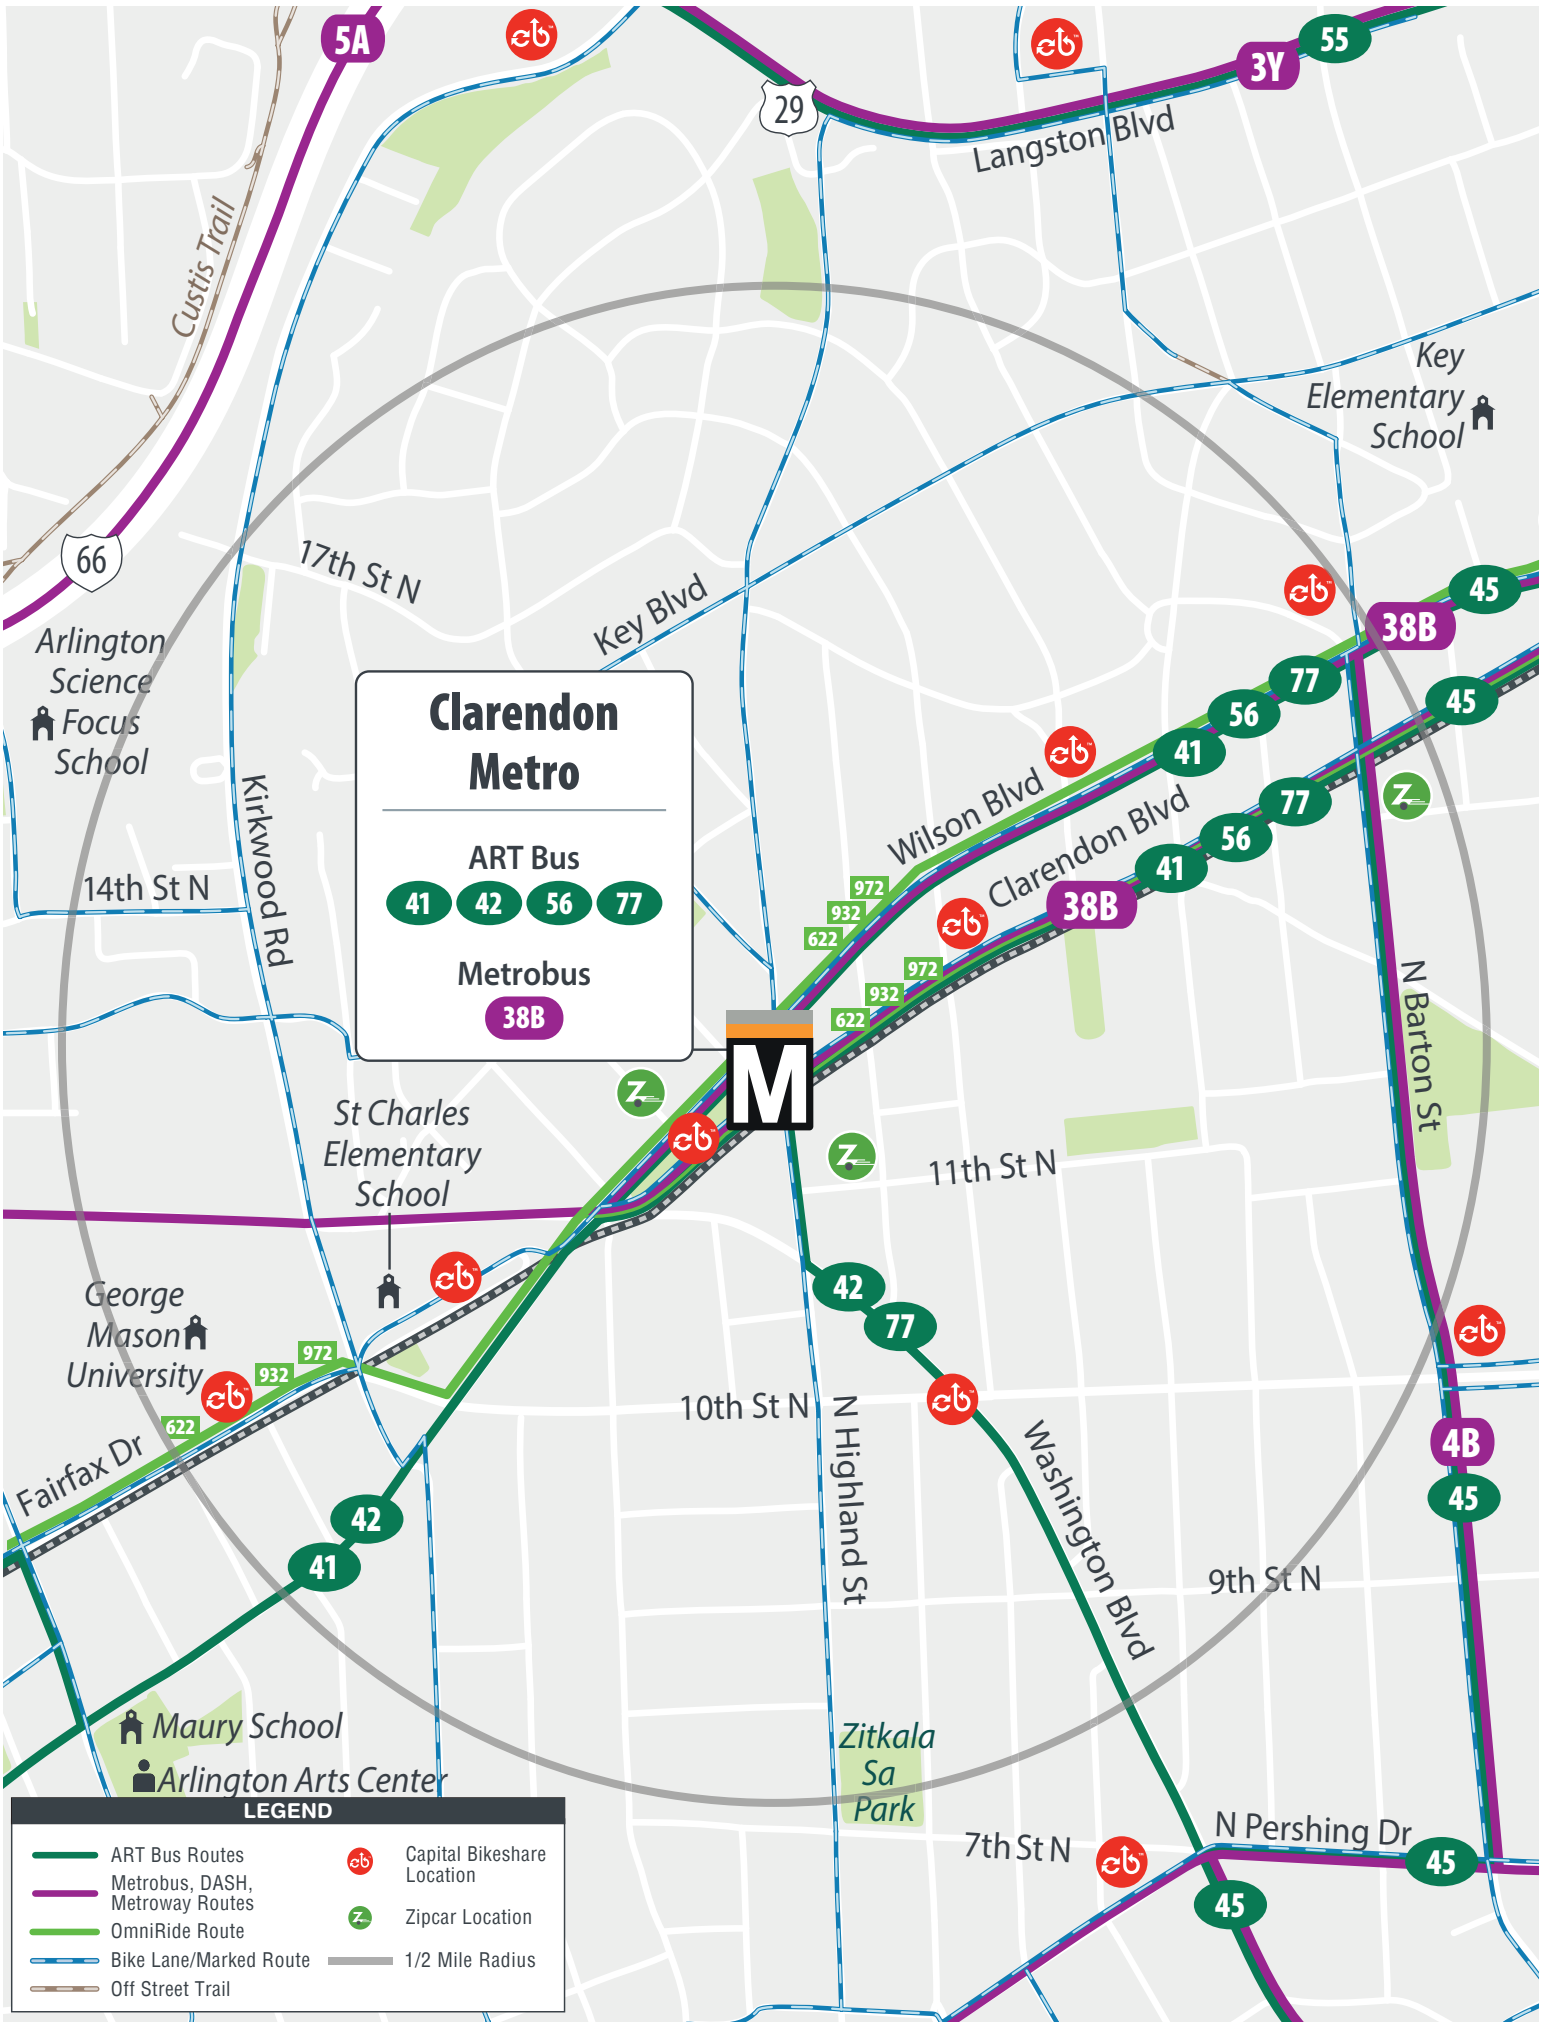

Clarendon Metro

ART Bus
41 42 56 77

Metrobus
38B

LEGEND

- ART Bus Routes
- Metrobus, DASH, Metroway Routes
- OmniRide Route
- Bike Lane/Marked Route
- Off Street Trail
- Capital Bikeshare Location (eb)
- Zipcar Location (z)
- 1/2 Mile Radius